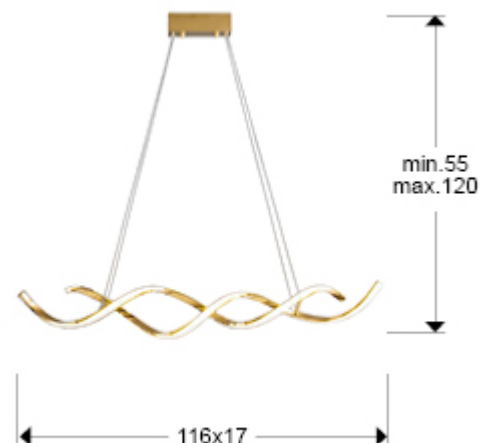

**Dido**

292038

Pendants

Recommended product

Lamp made of metal and aluminium, bright golden finish. Opal silicone diffuser. Adjustable length. 33W LED, 2100 lm, 3000K

This product uses a 0-10V dimmable LED driver. To dim the light use a LED wall dimmer with these features. - This lamp is supplied with GRAVITY TOGGLES, to improve ceiling fixing.

## SIZES

Sizes: ↔ 116.0 ↓ 17.0 ↗ 17.0 cm  
Height when installed: 55.0/ max. 120.0 cm  
Weight: 1.6 Kg

## SIZES WITH PACKAGING

Weight: 3.1 Kg  
Volume: 0.0650m<sup>3</sup>  
Sizes: ↔ 124.0 ↓ 21.0 ↗ 25.0 cm

---