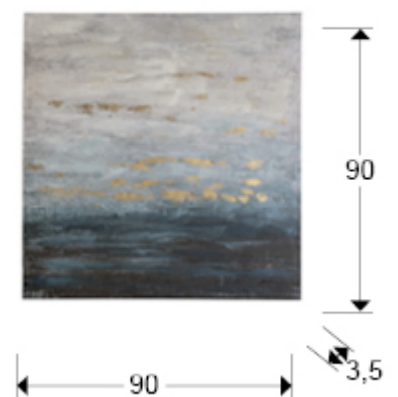

Brumas

Paintings

293181

Painting made in acrylic with golden details, set on stretcher.

GENERAL INFORMATION

Catalogue: M41 Mobiliario y Decoración
Page: 39
EAN Code: 8435435331481
Type: Paintings
Collection: Brumas

SIZES

Sizes: ↔ 90.0 ↓ 90.0 ↗ 3.5 cm
Weight: 1.9 Kg

SIZES WITH PACKAGING

Weight: 3.1 Kg
Volume: 0.0650m³
Sizes: ↔ 97.0 ↓ 95.0 ↗ 7.0 cm

ADDITIONAL INFORMATION

Material: Acrylic painting on canvas