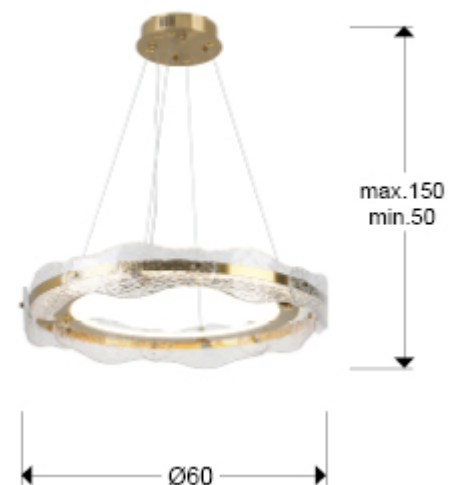

## Lira 294683

Pendants

Lamp made of metal and aluminum, brushed gold finish. Diffuser of textured glass plates. Height adjustable. LED lighting 42W, 1800Lm, 3,000K.

This product uses a 0-10V dimmable LED driver. To dim the light use a LED wall dimmer with these features. · This lamp is supplied with GRAVITY TOGGLES, to improve ceiling fixing.

### SIZES

Sizes: Ø 60.0 ↑ 10.0 cm  
Height when installed: 50.0/ max. 150.0 cm  
Weight: 5.5 Kg

### SIZES WITH PACKAGING

Weight: 7.4 Kg  
Volume: 0.0890m<sup>3</sup>  
Sizes: ↔ 68.0 ↓ 19.0 ↗ 69.0 cm

---