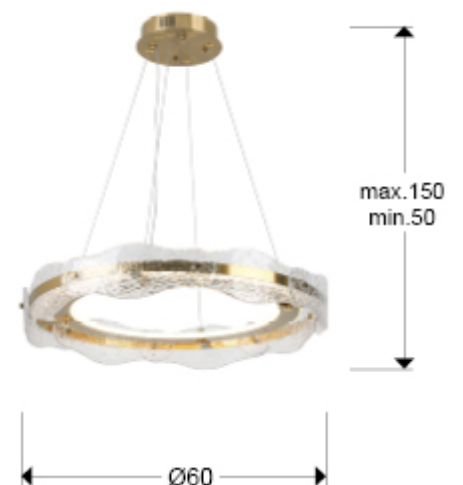

Lira 294683D

Pendants

Lamp made of metal and aluminum, brushed gold finish. Diffuser of textured glass plates. Height adjustable. LED lighting 42W, 1800Lm, 3,000K. DIMMABLE

This product uses a 0-10V dimmable LED driver, a dimmer and a radio frequency remote control.

GENERAL INFORMATION

Catalogue: i42 Iluminación
 Page: 12
 EAN Code: 8435435335359
 Type: Pendants
 Collection: Lira

SIZES

Sizes: \varnothing 60.0 \updownarrow 10.0 cm
 Height when installed: 50.0/ max. 150.0 cm
 Weight: 6.0 Kg

SIZES WITH PACKAGING

Weight: 8.5 Kg
 Volume: 0.0890m³
 Sizes: \leftrightarrow 68.0 \updownarrow 19.0 \nearrow 69.0 cm

TECHNICAL INFORMATION

IP protection: IP 20
Electric class: Class 1
Maximum power: 42W
Voltage: 180/240 V
Frequency: 50/60 Hz
Regulation: REMOTE CONTROL
Colour temperature: 3,000 K
Average lifespan: 50,000 h
Power factor: >0.95
CRI: >80

ADDITIONAL INFORMATION

Material: Metal, glass
Finish: Brushed gold, textured
Assembling time by customer: 10 min