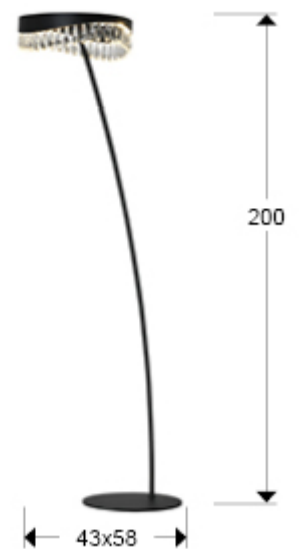

Selene

Floor lamps

294867

Floor lamp made of metal and aluminium finished in matt black. Diffuser of faceted crystal drops. LED lighting 20W, 800Lm, 3000K.

GENERAL INFORMATION

EAN Code: 8435435335373
Type: Floor lamps
Collection: Selene

SIZES

Sizes: ↔ 43.0 ↑ 200.0 ↗ 58.0 cm
Weight: 15.8 Kg

SIZES WITH PACKAGING

Weight: 18.0 Kg
Volume: 0.0700m³
Sizes: ↔ 64.0 ↑ 22.0 ↗ 50.0 cm

TECHNICAL INFORMATION

IP protection: IP 20
Electric class: Class 3
Maximum power: 20W
Voltage: 24 V
Frequency: 50/60 Hz
Colour temperature: 3,000 K
Average lifespan: 50,000 h
Power factor: >0.95
CRI: >80

ADDITIONAL INFORMATION

Material: Metal, Glass
Finish: Matt black, faceted
Assembling time by customer: 30 min
Cable colour: black

 **ENERGY**

SCHULLER S.r.l. 294867
294867

A
B
C
D
E
F
G

20
kWh/1000h

2019/2015