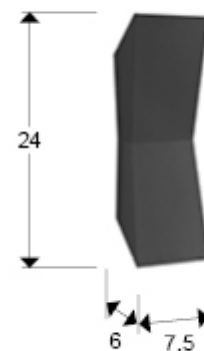

Keops

Outdoor lighting

295734

Outdoor wall lamp. Made of cast aluminum in a dark grey finish. Beam of light projected towards wall vertically and horizontally. IP65. 6W LED, 279lm, 3,000K

GENERAL INFORMATION

EAN Code: 8435435337308
Type: Outdoor lighting
Collection: Keops

SIZES

Sizes: ↔ 7.5 ↓ 24.0 ↗ 6.0 cm
Weight: 0.5 Kg

SIZES WITH PACKAGING

Weight: 0.7 Kg
Volume: 0.0020m³
Sizes: ↔ 25.0 ↓ 7.0 ↗ 9.0 cm

TECHNICAL INFORMATION