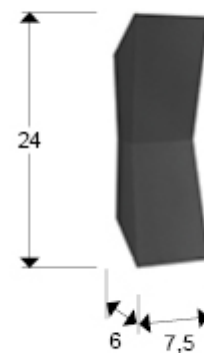

Keops

295734

Outdoor lighting

Outdoor wall lamp. Made of cast aluminum in a dark grey finish. Beam of light projected towards wall vertically and horizontally. IP65. 6W LED, 279lm, 3,000K

GENERAL INFORMATION

EAN Code: 8435435337308

Type: Outdoor lighting

Collection: Keops

SIZES

Sizes: ↔ 7.5 ↓ 24.0 ↗ 6.0 cm
Weight: 0.5 Kg

SIZES WITH PACKAGING

Weight: 0.7 Kg
Volume: 0.0020m³
Sizes: ↔ 25.0 ↓ 7.0 ↗ 9.0 cm

TECHNICAL INFORMATION