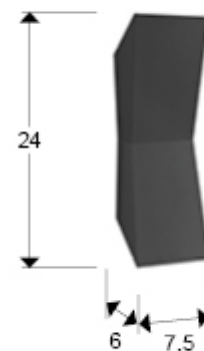

Keops

295734

Outdoor lighting

Outdoor wall lamp. Made of cast aluminum in a dark grey finish. Beam of light projected towards wall vertically and horizontally. IP65. 6W LED, 279lm, 3,000K

GENERAL INFORMATION

EAN Code: 8435435337308

Type: Outdoor lighting

Collection: Keops

SIZES

Sizes: ↔ 7.5 ↓ 24.0 ↗ 6.0 cm
Weight: 0.5 Kg

SIZES WITH PACKAGING

Weight: 0.7 Kg
Volume: 0.0020m³
Sizes: ↔ 25.0 ↓ 7.0 ↗ 9.0 cm

TECHNICAL INFORMATION