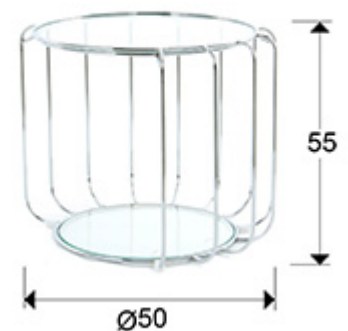

Hadas

296243

Side tables

Round side table, made of steel, bright finish. Top and lower shelf of tempered glass of 5 mm.

GENERAL INFORMATION

Catalogue: M41 Mobiliario y Decoración
Page: 180
EAN Code: 8435435326753
Type: Side tables
Collection: Hadas

SIZES

Sizes: Ø 50.0 ↓ 55.0 cm
Weight: 5.7 Kg

SIZES WITH PACKAGING

Weight: 7.4 Kg
Volume: 0.1760m³
Sizes: ↔ 53.0 ↓ 64.0 ↗ 52.0 cm

ADDITIONAL INFORMATION

Material: Steel, glass
Finish: Bright finish