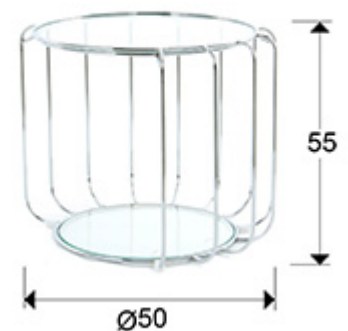

## Hadas

296243

Side tables

Round side table, made of steel, bright finish. Top and lower shelf of tempered glass of 5 mm.

### GENERAL INFORMATION

Catalogue: M41 Mobiliario y Decoración  
Page: 180  
EAN Code: 8435435326753  
Type: Side tables  
Collection: Hadas

### SIZES

Sizes: Ø 50.0 ↓ 55.0 cm  
Weight: 5.7 Kg

### SIZES WITH PACKAGING

Weight: 7.4 Kg  
Volume: 0.1760m<sup>3</sup>  
Sizes: ↔ 53.0 ↓ 64.0 ↗ 52.0 cm