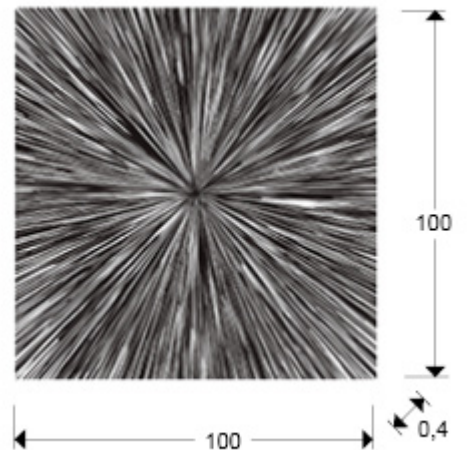

Centrifugo

301565

Prints and Photos

Printed photography, set on tempered glass. Hanging ironwork included.

GENERAL INFORMATION

Catalogue: M41 Mobiliario y Decoración
Page: 15
EAN Code: 8435435336080
Type: Prints and Photos
Collection: Centrifugo

SIZES

Sizes: ↔ 100.0 ↓ 100.0 ↗ 0.4 cm
Weight: 10.0 Kg

SIZES WITH PACKAGING

Weight: 11.5 Kg
Volume: 0.0580m³
Sizes: ↔ 108.0 ↓ 5.0 ↗ 108.0 cm