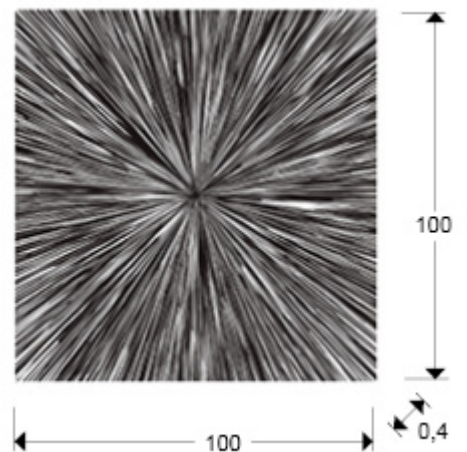

Centrifugo

301565

Prints and Photos

Printed photography, set on tempered glass. Hanging ironwork included.

GENERAL INFORMATION

Catalogue: M41 Mobiliario y Decoración
Page: 15
EAN Code: 8435435336080
Type: Prints and Photos
Collection: Centrifugo

SIZES

Sizes: ↔ 100.0 ↓ 100.0 ↗ 0.4 cm
Weight: 10.0 Kg

SIZES WITH PACKAGING

Weight: 11.5 Kg
Volume: 0.0580m³
Sizes: ↔ 108.0 ↓ 5.0 ↗ 108.0 cm