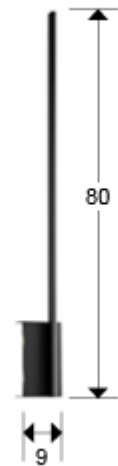

## Stick

304252

Wall lamps

Recommended product

Wall lamp made of aluminum and metal, matt black finish.  
Arm with LED light and opal silicone diffuser, and two side  
LED spotlights, 17W LED, 1,400 lm, 3,000 K.

### SIZES

Sizes: ↔ 9.0 ↓ 80.0 ↗ 6.0 cm  
Weight: 0.6 Kg

### SIZES WITH PACKAGING

Weight: 1.1 Kg  
Volume: 0.0160m<sup>3</sup>  
Sizes: ↔ 87.0 ↓ 12.0 ↗ 15.0 cm

---

## TECHNICAL INFORMATION

IP protection: IP 20  
Electric class: Class 1  
Maximum power: 17W  
Voltage: 220 V  
Frequency: 50/60 Hz  
Colour temperature: 3,000 K  
Average lifespan: 50,000 h  
Power factor: >0.95  
CRI: >80