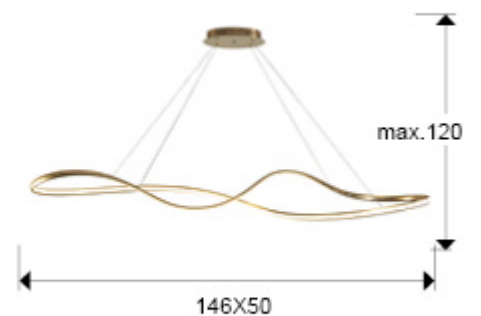

Lia

306094

Pendants

Recommended product

Lamp with LED light, DIMMABLE and CCT colour change. Made of steel and aluminum, GOLD LEAF finish and details in shiny gold plating. Opal silicone diffuser. Adjustable in height. LED lighting 37W, 2800 lm, 2700-5000 K. Includes remote control.

This product uses a dimmer and an infrared remote control to adjust the intensity and colour temperature. · This lamp is supplied with GRAVITY TOGGLES, to improve ceiling fixing.

GENERAL INFORMATION

EAN Code: 8435435339272
Type: Pendants
Collection: Lia

SIZES

Sizes: ↔ 150.0 ↓ 18.0 ↗ 45.0 cm
Height when installed: 65.0/ max. 110.0 cm
Weight: 1.8 Kg

SIZES WITH PACKAGING

Weight: 4.5 Kg
Volume: 0.1990m³
Sizes: ↔ 152.0 ↓ 23.0 ↗ 57.0 cm

TECHNICAL INFORMATION

IP protection: IP 20
Electric class: Class 1
Maximum power: 37W
Voltage: 180/240 V
Frequency: 50/60 Hz
Regulation: REMOTE CONTROL
Colour temperature: 2,700 K
Average lifespan: 50,000 h
Power factor: >0.95
CRI: >80