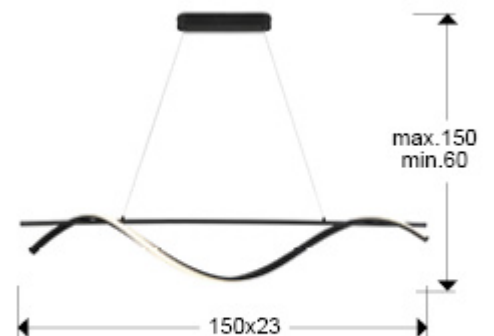

Boa

Pendants

307529

Recommended product

Lamp made of metal and aluminium finished in sanded matt black. Opal silicone diffuser. 26W LED. 1350 lm. 3000 K.

. This lamp is supplied with GRAVITY TOGGLES, to improve ceiling fixing.

GENERAL INFORMATION

Catalogue: i42 Iluminación
Page: 86
EAN Code: 8435435333416
Type: Pendants
Collection: Boa

SIZES

Sizes: ↔ 150.0 ↓ 23.0 ↗ 23.0 cm
Height when installed: 60.0/ max. 150.0 cm
Weight: 1.7 Kg

SIZES WITH PACKAGING

Weight: 3.0 Kg
Volume: 0.1350m³
Sizes: ↔ 155.0 ↓ 29.0 ↗ 30.0 cm

TECHNICAL INFORMATION

IP protection: IP 20
Electric class: Class 1
Maximum power: 26W
Voltage: 180/240 V
Frequency: 50/60 Hz
Colour temperature: 3,000 K
Average lifespan: 50,000 h
Power factor: >0.95
CRI: >80