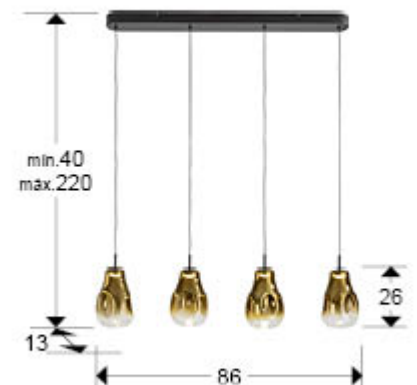

Aledis

Pendants

314695

Lamp of 4 lights made of metal in matt black finish. Blown glass shades, in blurred golden finish fading to clear. Adjustable height. 24W LED, 1.400 lm, 3.000 K.

For markets with 110v voltage, we will change the LED driver for an equivalent one suitable for this voltage. · This lamp is supplied with GRAVITY TOGGLES, to improve ceiling fixing.

GENERAL INFORMATION

EAN Code: 8435435342609
Type: Pendants
Collection: Aledis

SIZES

Sizes: ↔ 86.0 ↓ 26.0 ↗ 13.0 cm
Height when installed: 40.0/ max. 220.0 cm
Weight: 2.5 Kg

SIZES WITH PACKAGING

Weight: 3.7 Kg
Volume: 0.0630m³
Sizes: ↔ 86.0 ↓ 21.0 ↗ 35.0 cm

DRIVER LED

Make: SCHULLER
Model: 73207
Quantity: 1 Units
Dimmable: No
Maximum power: 20W
Frequency: 50-60 Hz
Primary voltage: 180-240 V
Type: Voltaje constante
Secondary voltage: 24 V
Sizes: → 9,4 ↓ 1,7 ↗ 3,6 cm