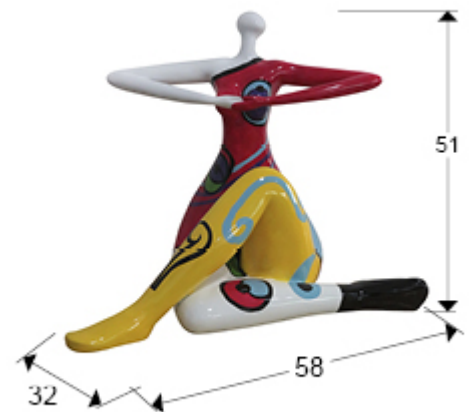

## Femme

326191

Decorative figures

Figure of a woman, medium size, made of resin. POP decoration.

### GENERAL INFORMATION

EAN Code: 8435435338268

Type: Decorative figures

Collection: Femme

### SIZES

Sizes: → 58.0 ↓ 51.0 ↗ 32.0 cm  
Weight: 3.7 Kg

### SIZES WITH PACKAGING

Weight: 5.0 Kg  
Volume: 0.1250m<sup>3</sup>  
Sizes: → 62.0 ↓ 56.0 ↗ 36.0 cm