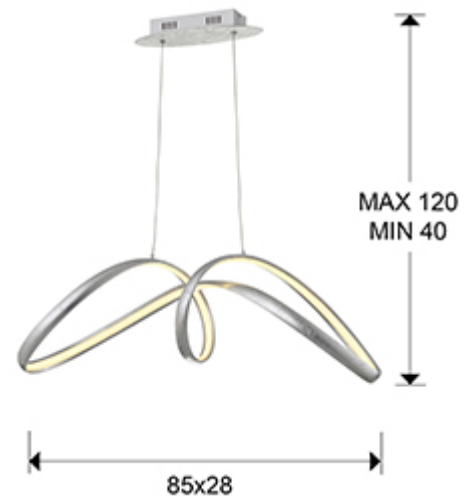

328319

>>ITEM CANCELLED

· This lamp is supplied with GRAVITY TOGGLES, to improve ceiling fixing.

GENERAL INFORMATION

Catalogue: i39 Iluminación
Page: 71
EAN Code: 8435435329143

SIZES

Sizes: ↔ 85.0 ↓ 25.0 ↗ 28.0 cm
Height when installed: 40.0/ max. 120.0 cm
Weight: 2.0 Kg

SIZES WITH PACKAGING

Weight: 3.6 Kg
Volume: 0.0970m³
Sizes: ↔ 92.0 ↓ 32.0 ↗ 33.0 cm

TECHNICAL INFORMATION

IP protection: IP 20
Electric class: Class 1
Maximum power: 32W
Voltage: 220/240 V
Frequency: 50/60 Hz
Colour temperature: 3,000 K
Average lifespan: 50,000 h
Power factor: >0.9
CRI: >80

DRIVER LED

Make: ANWAYELECT
Model: ECO-24VG40
Quantity: 1 Units
Dimmable: No
Maximum power: 40W
Frequency: 50-60 Hz
Primary voltage: 220-240 V
Type: Voltaje constante
Secondary voltage: 24 V
Sizes: ↔ 13,5 ↓ 3,0 ↗ 4,5 cm

ADDITIONAL INFORMATION

Material: Steel, aluminium, silicone
Finish: Silver leaf, opal