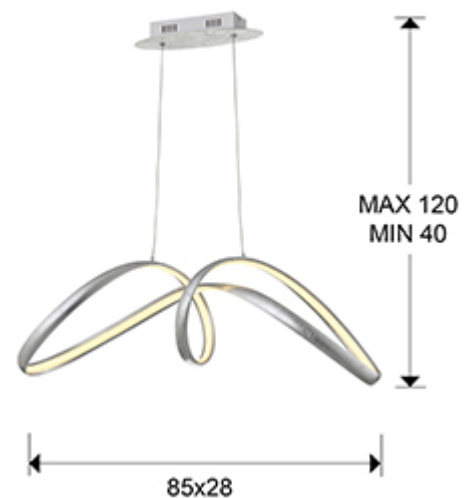

## Lia

328319

Pendants

Lamp made of steel and aluminium. SILVER LEAF finish. Opal silicone diffuser. Adjustable height. LED lighting 32 W. 1800 lm. 3000 K.

For markets with 110v voltage, we will change the LED driver for an equivalent one suitable for this voltage. · This lamp is supplied with GRAVITY TOGGLES, to improve ceiling fixing.

### GENERAL INFORMATION

Catalogue: i39 Iluminación  
 Page: 71  
 EAN Code: 8435435329143  
 Type: Pendants  
 Collection: Lia

### SIZES

Sizes: ↔ 85.0 ↓ 25.0 ↗ 28.0 cm  
 Height when installed: 40.0/ max. 120.0 cm  
 Weight: 2.0 Kg

### SIZES WITH PACKAGING

Weight: 3.6 Kg  
 Volume: 0.0970m<sup>3</sup>  
 Sizes: ↔ 92.0 ↓ 32.0 ↗ 33.0 cm

---