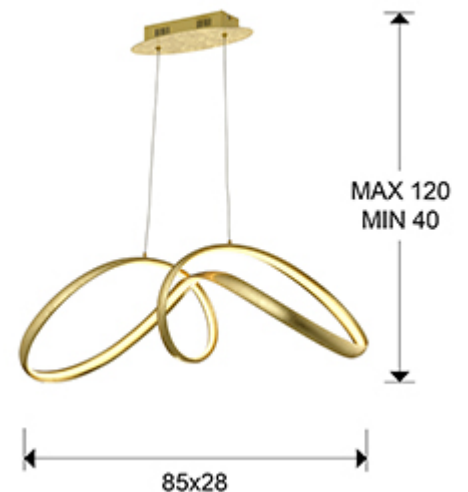

## Lia 328326

Pendants

Recommended product

Lamp made of steel and aluminium. GOLD LEAF finish. Opal silicone diffuser. Adjustable height. LED lighting 32 W. 1800 lm. 3000 K.

· This lamp is supplied with GRAVITY TOGGLES, to improve ceiling fixing.

### GENERAL INFORMATION

Catalogue: i42 Iluminación  
Page: 101  
EAN Code: 8435435329150  
Type: Pendants  
Collection: Lia

### SIZES

Sizes: ↔ 85.0 ↓ 25.0 ↗ 28.0 cm  
Height when installed: 40.0/ max. 120.0 cm  
Weight: 2.0 Kg

### SIZES WITH PACKAGING

Weight: 3.6 Kg  
Volume: 0.0970m<sup>3</sup>  
Sizes: ↔ 92.0 ↓ 32.0 ↗ 33.0 cm

---