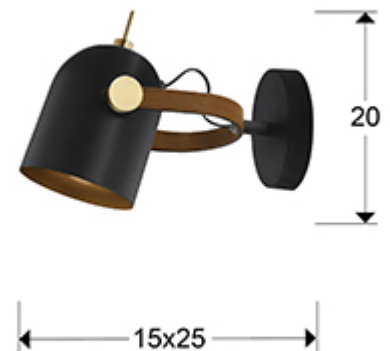

Adame

346573

Wall lamps

Wall lamp of 1 light, made of metal, finished in matt black and gold, with details in polished brass. Handle lined in brown faux-leather. Revolving spotlight.

For markets with 110v voltage, the product will be shipped without bulbs. ·This item includes 1 E14 LED 7W. DIMABLE

GENERAL INFORMATION

EAN Code: 8435435321901

Type: Wall lamps

Collection: Adame

SIZES

Sizes: ↔ 15.0 ↓ 20.0 ↗ 25.0 cm
Weight: 0.7 Kg

SIZES WITH PACKAGING

Weight: 1.0 Kg
Volume: 0.0080m³
Sizes: ↔ 26.0 ↓ 18.0 ↗ 18.0 cm

TECHNICAL INFORMATION

Energy class: A+
IP protection: IP 20
Electric class: Class 1
Maximum power: 20W
Voltage: 220/240 V
Frequency: 50/60 Hz
Dimmable: NO

ADDITIONAL INFORMATION

Material: Metal, faux-leather
Finish: Matt black and gold paint
Cable colour: BLACK