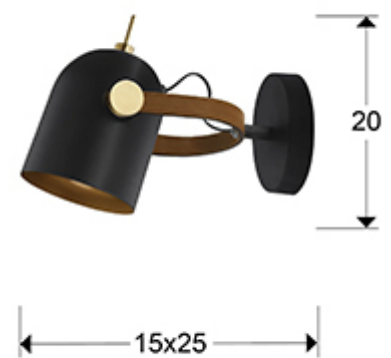

Adame

346573

Wall lamps

Wall lamp of 1 light, made of metal, finished in matt black and gold, with details in polished brass. Handle lined in brown faux-leather. Revolving spotlight.

·This item includes 1 E14 LED 7W. DIMABLE

GENERAL INFORMATION

EAN Code: 8435435321901

Type: Wall lamps

Collection: Adame

SIZES

Sizes: ↔ 15.0 ↓ 20.0 ↗ 25.0 cm
Weight: 0.7 Kg

SIZES WITH PACKAGING

Weight: 1.0 Kg
Volume: 0.0080m³
Sizes: ↔ 26.0 ↓ 18.0 ↗ 18.0 cm

TECHNICAL INFORMATION

Energy class: A+
IP protection: IP 20
Electric class: Class 1
Maximum power: 60W
Voltage: 110/220 V
Frequency: 50/60 Hz
Dimmable: NO

ADDITIONAL INFORMATION

Material: Metal, faux-leather
Finish: Matt black and gold paint
Cable colour: BLACK