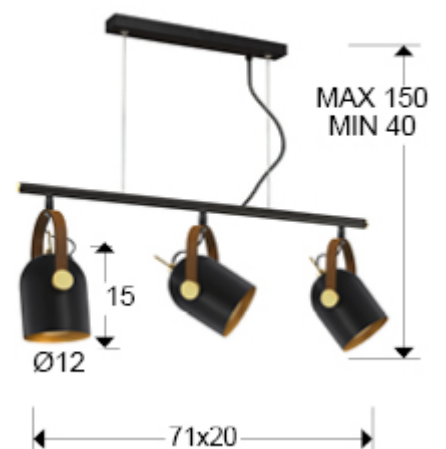

## Adame

346724

Pendants

Lamp of 3 lights, made of metal, finished in matt black and gold, with details in polished brass. Handle lined in brown faux-leather. Revolving spotlights.

This product is dimmable only with a wall dimmer (dimmers), specific for LEDs. -This item includes 3 E14 LED 7W. DIMABLE This lamp is supplied with GRAVITY TOGGLES, to improve ceiling fixing.

### SIZES

Sizes: ↔ 71.0 ↓ 29.0 ↗ 20.0 cm  
Height when installed: 40.0/ max. 150.0 cm  
Weight: 2.8 Kg

### SIZES WITH PACKAGING

Weight: 3.6 Kg  
Volume: 0.0500m<sup>3</sup>  
Sizes: ↔ 35.0 ↓ 80.0 ↗ 18.0 cm

---