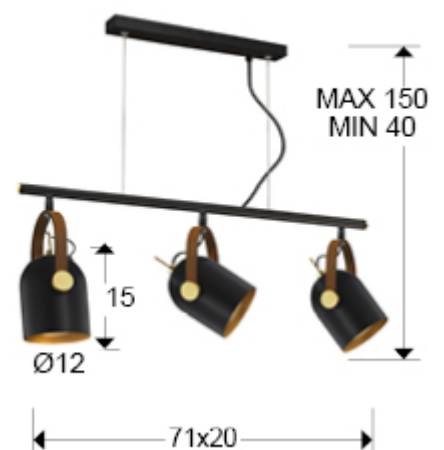

346724

>>ITEM CANCELLED

This product is dimmable only with a wall dimmer (dimmers), specific for LEDs..For markets with 110v voltage, the product will be shipped without bulbs. ·This item includes 3 E14 LED 7W. DIMABLE This lamp is supplied with GRAVITY TOGGLES, to improve ceiling fixing.

GENERAL INFORMATION

Catalogue: i36 Iluminación
Page: 138
EAN Code: 8435435321925

SIZES

Sizes: ↔ 71.0 ↓ 29.0 ↗ 20.0 cm
Height when installed: 40.0/ max. 150.0 cm
Weight: 2.8 Kg

SIZES WITH PACKAGING

Weight: 3.6 Kg
Volume: 0.0500m³
Sizes: ↔ 35.0 ↓ 80.0 ↗ 18.0 cm

TECHNICAL INFORMATION

Energy class: A+
IP protection: IP 20
Electric class: Class 1
Maximum power: 3x20W
Voltage: 220/240 V
Frequency: 50/60 Hz
Dimmable: NO

ADDITIONAL INFORMATION

Material: Metal, faux-leather
Finish: Matt black and gold paint
Cable colour: BLACK