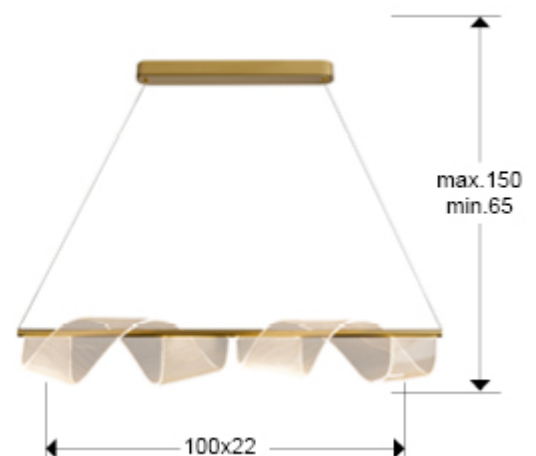

## Velas

351016

Pendants

Recommended product

Lamp made of metal and aluminium, matt gold finish. Curved microprinted methacrylate diffuser. Adjustable length. 21W LED, 1200 lm, 3000K.

· This lamp is supplied with GRAVITY TOGGLES, to improve ceiling fixing.

### SIZES

Sizes: ↔ 100.0 ↓ 16.0 ↗ 22.0 cm  
 Height when installed: 65.0/ max. 150.0 cm  
 Weight: 2.5 Kg

### SIZES WITH PACKAGING

Weight: 3.9 Kg  
 Volume: 0.0820m<sup>3</sup>  
 Sizes: ↔ 106.0 ↓ 25.0 ↗ 31.0 cm

---