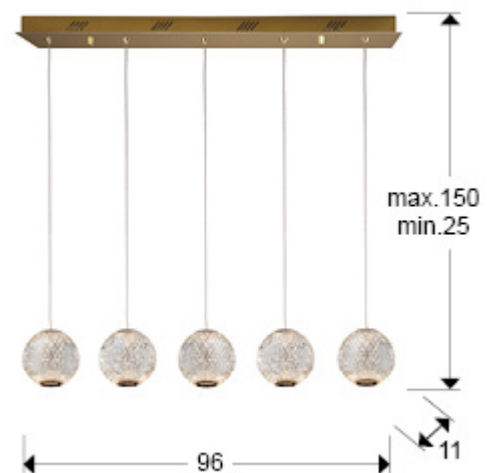

Austral

354264

Pendants

Lamp of 5 LED lights, metal finished in gold. Spherical shade of Ø11cm of clear optical acrylic, simile carved crystal. 26W LED. 3200K, 1264 lm.

Product not adaptable for use at 110v voltage. - This lamp is supplied with GRAVITY TOGGLES, to improve ceiling fixing.

GENERAL INFORMATION

Catalogue: i42 Iluminación
 Page: 179
 EAN Code: 8435435332020
 Type: Pendants
 Collection: Austral

SIZES

Sizes: ↔ 96.0 ↓ 11.0 ↗ 11.0 cm
 Height when installed: 25.0/ max. 150.0 cm
 Weight: 5.7 Kg

SIZES WITH PACKAGING

Weight: 6.7 Kg
 Volume: 0.0530m³
 Sizes: ↔ 104.0 ↓ 19.0 ↗ 27.0 cm

TECHNICAL INFORMATION

IP protection: IP 20
Electric class: Class 1
Maximum power: 26W
Voltage: 180/240 V
Frequency: 50/60 Hz
Colour temperature: 3,200 K
Average lifespan: 50,000 h
CRI: >90

DRIVER LED

Make: SCHULLER
Model: 73305
Quantity: 1 Units
Dimmable: No
Maximum power: 30W
Frequency: 50-60 Hz
Primary voltage: 180-240 V
Type: Voltaje constante
Secondary voltage: 24 V
Sizes: ↔ 11,0 ↓ 2,5 ↗ 4,0 cm