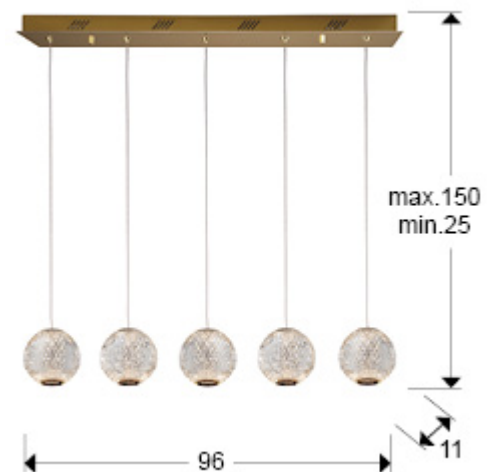

Austral

354264

Recommended product

Pendants

Lamp of 5 LED lights, metal finished in gold. Spherical shade of Ø11cm of clear optical acrylic, simile carved crystal. 26W LED. 3200K, 1264 lm.

· This lamp is supplied with GRAVITY TOGGLES, to improve ceiling fixing.

GENERAL INFORMATION

Catalogue: i42 Iluminación
Page: 179
EAN Code: 8435435332020
Type: Pendants
Collection: Austral

SIZES

Sizes: ↔ 96.0 ↓ 11.0 ↗ 11.0 cm
Height when installed: 25.0/ max. 150.0 cm
Weight: 5.7 Kg

SIZES WITH PACKAGING

Weight: 6.7 Kg
Volume: 0.0530m³
Sizes: ↔ 104.0 ↓ 19.0 ↗ 27.0 cm

TECHNICAL INFORMATION

IP protection: IP 20
Electric class: Class 1
Maximum power: 26W
Voltage: 180/240 V
Frequency: 50/60 Hz
Colour temperature: 3,200 K
Average lifespan: 50,000 h
CRI: >90

DRIVER LED

Make: SCHULLER
Model: 73305
Quantity: 1 Units
Dimmable: No
Maximum power: 30W
Frequency: 50-60 Hz
Primary voltage: 180-240 V
Type: Voltaje constante
Secondary voltage: 24 V
Sizes: ↔ 11,0 ↓ 2,5 ↗ 4,0 cm