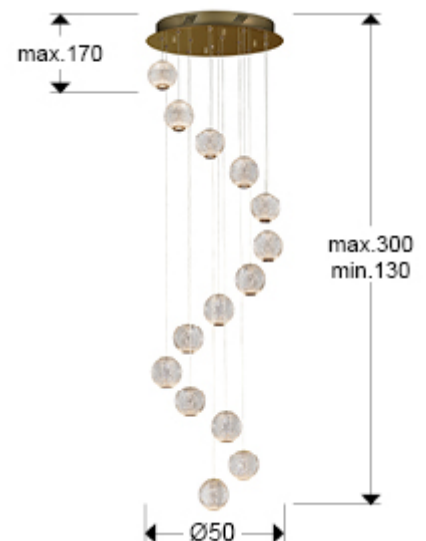

Austral

354318

Pendants

Round lamp of 14 LED lights, metal finished in gold. Spherical shades of Ø11cm of clear optical acrylic, faceted design. 69W LED. 3200K, 3.745 lm.

· This lamp is supplied with GRAVITY TOGGLES, to improve ceiling fixing.

GENERAL INFORMATION

Catalogue: i42 Iluminación
 Page: 181
 EAN Code: 8435435332037
 Type: Pendants
 Collection: Austral

SIZES

Sizes: Ø 50.0 ↑ 175.0 cm
 Height when installed: 130.0/ max. 300.0 cm
 Weight: 14.1 Kg

SIZES WITH PACKAGING

Weight: 15.6 Kg
 Volume: 0.1000m³
 Sizes: ↔ 61.0 ↓ 27.0 ↗ 61.0 cm

TECHNICAL INFORMATION

IP protection: IP 20
Electric class: Class 1
Maximum power: 69W
Voltage: 180/240 V
Frequency: 50/60 Hz
Colour temperature: 3,200 K
Average lifespan: 50,000 h
CRI: >90

ADDITIONAL INFORMATION

Material: Metal, optical acrylic
Finish: Gold, clear