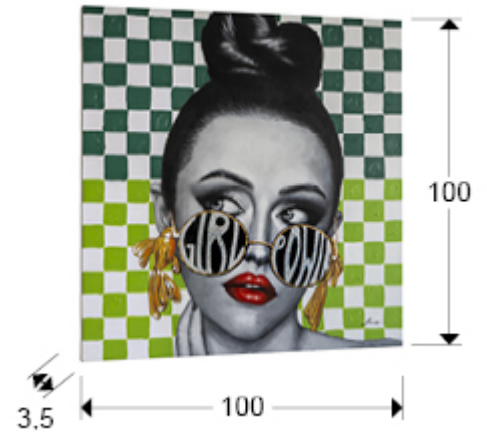

357462

>>ITEM CANCELLED

GENERAL INFORMATION

EAN Code: 8435435331504

SIZES

Sizes: ↔ 100.0 ↓ 100.0 ↗ 3.5 cm
Weight: 2.3 Kg

SIZES WITH PACKAGING

Weight: 4.0 Kg
Volume: 0.0670m³
Sizes: ↔ 105.0 ↓ 106.0 ↗ 6.0 cm

ADDITIONAL INFORMATION

Material: Acrylic painting on canvas