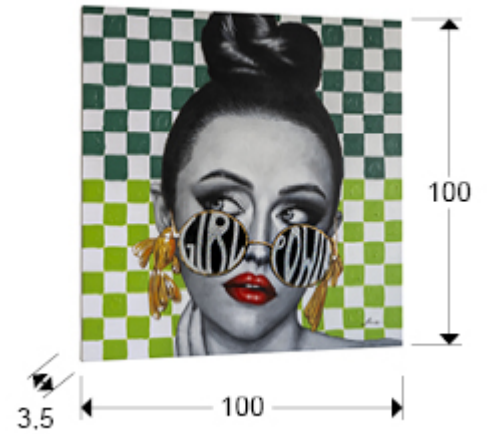

## SIZES

Sizes: ↔ 100.0 ↓ 100.0 ↗ 3.5 cm  
Weight: 2.3 Kg

## SIZES WITH PACKAGING

Weight: 4.0 Kg  
Volume: 0.0670m<sup>3</sup>  
Sizes: ↔ 105.0 ↓ 106.0 ↗ 6.0 cm