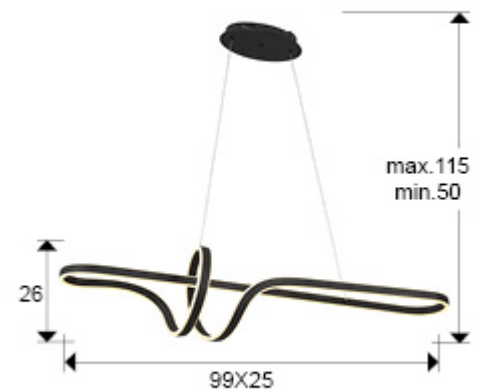

Symphony

359728

Recommended product

Pendants

Lamp with LED light, DIMMABLE and CCT colour change. Made of steel and aluminum, matt black finish. Opal silicone diffuser. Adjustable in height. LED lighting 55W, 4700 lm, 2700-5000 K. Includes remote control.

This product uses a dimmer and an infrared remote control to adjust the intensity and colour temperature..For markets with 110v voltage, we will change the LED driver for an equivalent one suitable for this voltage. - This lamp is supplied with GRAVITY TOGGLES, to improve ceiling fixing.

GENERAL INFORMATION

EAN Code: 8435435339289
Type: Pendants
Collection: Symphony

SIZES

Sizes: ↔ 99.0 ↓ 26.0 ↗ 25.0 cm
Height when installed: 50.0/ max. 115.0 cm
Weight: 2.0 Kg

SIZES WITH PACKAGING

Weight: 4.0 Kg
Volume: 0.1080m³
Sizes: ↔ 105.0 ↓ 32.0 ↗ 32.0 cm