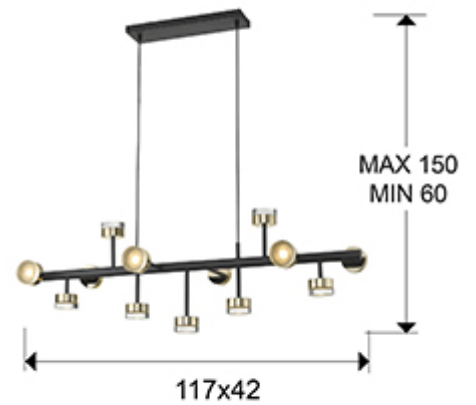

364355D

>>ITEM CANCELLED

This product includes a dimmer receiver and a radio frequency remote control.

## SIZES

Sizes: ↔ 117.0 ↓ 37.0 ↗ 42.0 cm  
Height when installed: 60.0/ max. 150.0 cm  
Weight: 8.3 Kg

## SIZES WITH PACKAGING

Weight: 11.0 Kg  
Volume: 0.2290m<sup>3</sup>  
Sizes: ↔ 124.0 ↓ 43.0 ↗ 43.0 cm

---