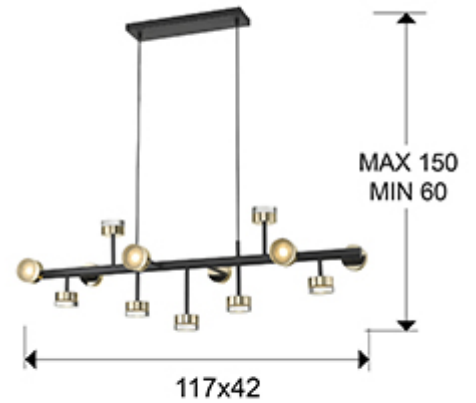

364355D

>>ITEM CANCELLED

This product includes a dimmer receiver and a radio frequency remote control.

GENERAL INFORMATION

Catalogue: I38 Iluminación
Page: 178
EAN Code: 8435435330224

SIZES

Sizes: ↔ 117.0 ↓ 37.0 ↗ 42.0 cm
Height when installed: 60.0/ max. 150.0 cm
Weight: 8.3 Kg

SIZES WITH PACKAGING

Weight: 11.0 Kg
Volume: 0.2290m³
Sizes: ↔ 124.0 ↓ 43.0 ↗ 43.0 cm

TECHNICAL INFORMATION

IP protection: IP 20
Electric class: Class 1
Maximum power: 65W
Voltage: 220 V
Frequency: 50/60 Hz
Regulation: REMOTE CONTROL
Colour temperature: 3,000 K