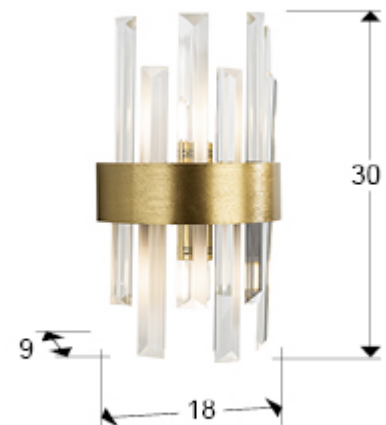

Grace

365093

Recommended product

Wall lamps

Wall lamp of 2 lights, made of brushed metal finished in gold.
Clear glass bars diffuser with prism shape.

·This item includes 2 G9 LED 4W

GENERAL INFORMATION

Catalogue: i42 Iluminación
Page: 24
EAN Code: 8435435334741
Type: Wall lamps
Collection: Grace

SIZES

Sizes: ↔ 18.0 ↓ 30.0 ↗ 9.0 cm
Weight: 1.0 Kg

SIZES WITH PACKAGING

Weight: 1.4 Kg
Volume: 0.0110m³
Sizes: ↔ 30.0 ↓ 20.0 ↗ 18.0 cm

TECHNICAL INFORMATION

IP protection: IP 20
Electric class: Class 1
Maximum power: 2x28W
Voltage: 220/240 V
Frequency: 50/60 Hz

ADDITIONAL INFORMATION

Material: Metal, glass
Finish: Brushed gold, clear
Assembling time by customer: 5 min