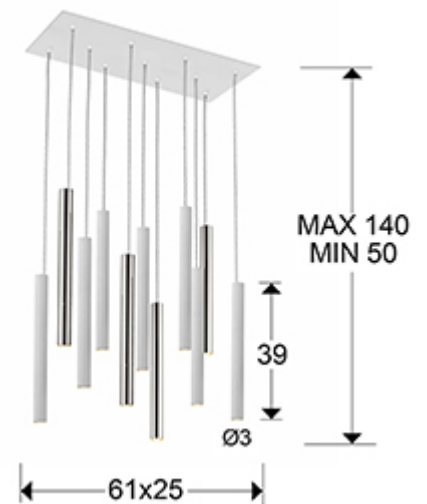

373378

>>ITEM CANCELLED

This product can be dimmed with a specific LED wall dimmer. . This lamp is supplied with GRAVITY TOGGLES, to improve ceiling fixing.

## SIZES

Sizes: ↔ 61.0 ↓ 40.0 ↗ 25.0 cm  
Height when installed: 50.0/ max. 140.0 cm  
Weight: 8.2 Kg

## SIZES WITH PACKAGING

Weight: 9.4 Kg  
Volume: 0.0380m<sup>3</sup>  
Sizes: ↔ 68.0 ↓ 17.0 ↗ 33.0 cm

---

## TECHNICAL INFORMATION

IP protection: IP 20  
Electric class: Class 1  
Maximum power: 55W  
Voltage: 200/240 V  
Frequency: 50/60 Hz  
Colour temperature: 3,000 K  
Average lifespan: 50,000 h  
Power factor: >0.9  
CRI: >80