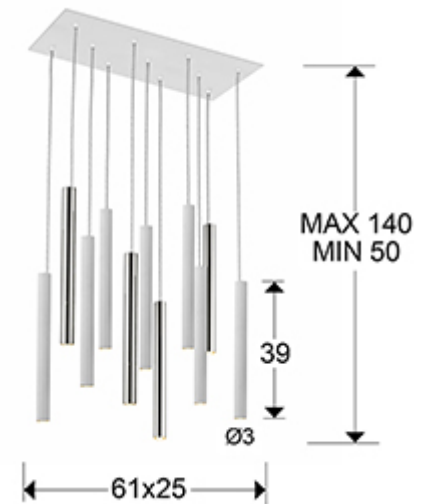

373378D

>>ITEM CANCELLED

This product uses a dimmer and a radio frequency remote control.

GENERAL INFORMATION

Catalogue: I38 Iluminación
Page: 76
EAN Code: 8435435326913

SIZES

Sizes: ↔ 61.0 ↓ 40.0 ↗ 25.0 cm
Height when installed: 50.0/ max. 140.0 cm
Weight: 8.2 Kg

SIZES WITH PACKAGING

Weight: 9.4 Kg
Volume: 0.0380m³
Sizes: ↔ 68.0 ↓ 17.0 ↗ 33.0 cm

TECHNICAL INFORMATION

IP protection: IP 20
Electric class: Class 1
Maximum power: 55W
Voltage: 220 V
Frequency: 50/60 Hz
Regulation: REMOTE CONTROL
Colour temperature: 3,000 K
Average lifespan: 50,000 h
Power factor: >0.9
CRI: >80

ADDITIONAL INFORMATION

Material: Metal, acrylic
Finish: Chrome, matt white, opal