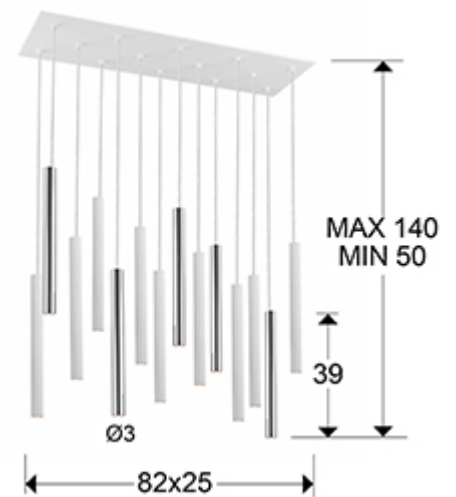

373416

>>ITEM CANCELLED

This product can be dimmed with a specific LED wall dimmer. AVAILABLE WITH 3 METERS HIGH. ITEM: 373416G · This lamp is supplied with GRAVITY TOGGLES, to improve ceiling fixing.

GENERAL INFORMATION

Catalogue: i39 Iluminación
Page: 128
EAN Code: 8435435324988

SIZES

Sizes: ↔ 82.0 ↓ 40.0 ↗ 25.0 cm
Height when installed: 50.0/ max. 140.0 cm
Weight: 11.2 Kg

SIZES WITH PACKAGING

Weight: 12.6 Kg
Volume: 0.0640m³
Sizes: ↔ 90.0 ↓ 17.0 ↗ 42.0 cm

TECHNICAL INFORMATION

IP protection: IP 20
Electric class: Class 1
Maximum power: 70W
Voltage: 220/240 V
Frequency: 50/60 Hz
Colour temperature: 3,000 K
Average lifespan: 50,000 h
Power factor: >0.9
CRI: >80

ADDITIONAL INFORMATION

Material: Metal, acrylic
Finish: Chrome, matt white, opal
Cable colour: Clear