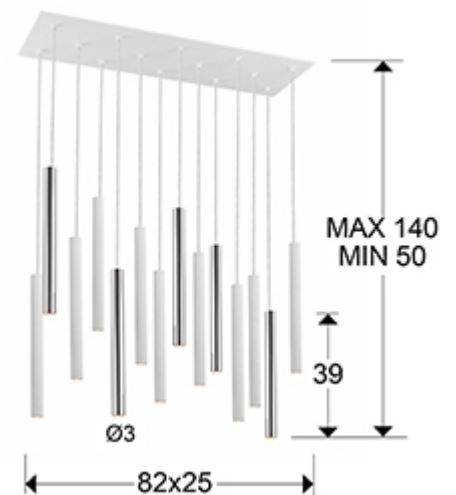

373416D

>>ITEM CANCELLED

This product uses a dimmer and a radio frequency remote control. AVAILABLE WITH 3 METERS HIGH.
ITEM: 373416GD

GENERAL INFORMATION

Catalogue: i39 Iluminación
Page: 128
EAN Code: 8435435326920

SIZES

Sizes: ↔ 82.0 ↓ 40.0 ↗ 25.0 cm
Height when installed: 50.0/ max. 140.0 cm
Weight: 11.2 Kg

SIZES WITH PACKAGING

Weight: 12.6 Kg
Volume: 0.0640m³
Sizes: ↔ 90.0 ↓ 17.0 ↗ 42.0 cm

TECHNICAL INFORMATION

IP protection: IP 20
Electric class: Class 1
Maximum power: 70W
Voltage: 220 V
Frequency: 50/60 Hz
Regulation: REMOTE CONTROL
Colour temperature: 3,000 K
Average lifespan: 50,000 h
Power factor: >0.9
CRI: >80

ADDITIONAL INFORMATION

Material: Metal, acrylic
Finish: Chrome, matt white, opal