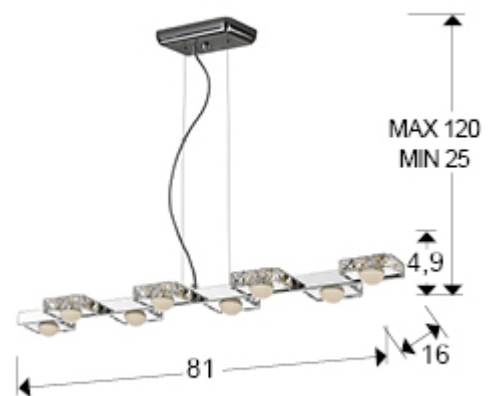

## Suria II

375618

Pendants

LED lamp of 8 lights made of metal, chrome finish. Square shades with chromed frame, exterior of faceted clear crystals and spherical opal diffuser. 40W LED. 3000K. 3760 lm.

Product not adaptable for use at 110v voltage. - This lamp is supplied with GRAVITY TOGGLES, to improve ceiling fixing.

### SIZES

Sizes: ↔ 81.0 ↓ 6.0 ↗ 16.0 cm  
 Height when installed: 25.0/ max. 120.0 cm  
 Weight: 2.4 Kg

### SIZES WITH PACKAGING

Weight: 3.2 Kg  
 Volume: 0.0240m<sup>3</sup>  
 Sizes: ↔ 100.0 ↓ 11.0 ↗ 22.0 cm

---