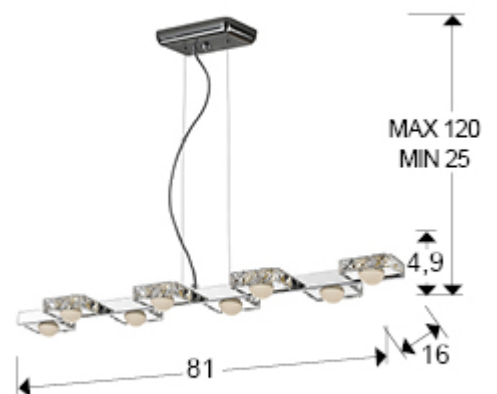

Suria II

375618

Pendants

LED lamp of 8 lights made of metal, chrome finish. Square shades with chromed frame, exterior of faceted clear crystals and spherical opal diffuser. 40W LED. 3000K. 3760 lm.

· This lamp is supplied with GRAVITY TOGGLES, to improve ceiling fixing.

GENERAL INFORMATION

EAN Code: 8435435319571
Type: Pendants
Collection: Suria II

SIZES

Sizes: ↔ 81.0 ↓ 6.0 ↗ 16.0 cm
Height when installed: 25.0/ max. 120.0 cm
Weight: 2.4 Kg

SIZES WITH PACKAGING

Weight: 3.2 Kg
Volume: 0.0240m³
Sizes: ↔ 100.0 ↓ 11.0 ↗ 22.0 cm

Material: Metal and crystal
Finish: Chromed, clear and opal
Cable colour: clear