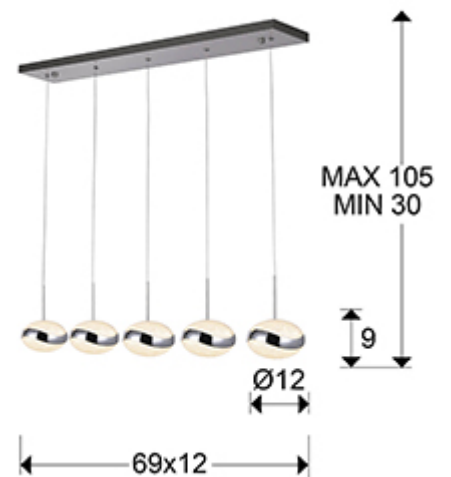

377523

>>ITEM CANCELLED

· This lamp is supplied with GRAVITY TOGGLES, to improve ceiling fixing.

GENERAL INFORMATION

Catalogue: i36 Iluminación
Page: 77
EAN Code: 8435435325053

SIZES

Sizes: ↔ 65.0 ↓ 17.0 ↗ 12.0 cm
Height when installed: 30.0/ max. 120.0 cm
Weight: 2.1 Kg

SIZES WITH PACKAGING

Weight: 2.6 Kg
Volume: 0.0300m³
Sizes: ↔ 75.0 ↓ 21.0 ↗ 19.0 cm

TECHNICAL INFORMATION

IP protection: IP 20
Electric class: Class 1
Maximum power: 25W
Voltage: 220/240 V
Frequency: 50/60 Hz
Colour temperature: 3,000 K
Average lifespan: 25,000 h
Power factor: >0.9
CRI: >85

DRIVER LED

Make: EAGLERISE
Model: LS-30-300LI3
Quantity: 1 Units
Dimmable: No
Maximum power: 30W
Frequency: 50-60 Hz
Primary voltage: 220-240 V
Type: Corriente constante
Secondary current: 300 V
Sizes: ↔ 11,5 ↓ 2,7 ↗ 4,4 cm

ADDITIONAL INFORMATION

Material: Metal, acrylic
Finish: Chrome, clear
Cable colour: clear