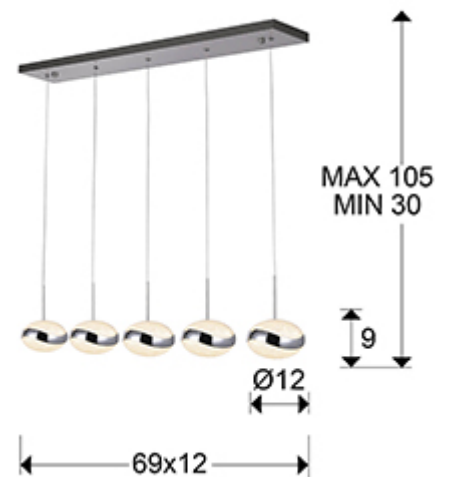

377523

>>ITEM CANCELLED

. This lamp is supplied with GRAVITY TOGGLES, to improve ceiling fixing.

GENERAL INFORMATION

Catalogue: i36 Iluminación
Page: 77
EAN Code: 8435435325053

SIZES

Sizes: ↔ 65.0 ↓ 17.0 ↗ 12.0 cm
Height when installed: 30.0/ max. 120.0 cm
Weight: 2.1 Kg

SIZES WITH PACKAGING

Weight: 2.6 Kg
Volume: 0.0300m³
Sizes: ↔ 75.0 ↓ 21.0 ↗ 19.0 cm

TECHNICAL INFORMATION

IP protection: IP 20
Electric class: Class 1
Maximum power: 25W
Voltage: 220/240 V
Frequency: 50/60 Hz
Colour temperature: 3,000 K
Average lifespan: 25,000 h
Power factor: >0.9
CRI: >85

DRIVER LED

Make: EAGLERISE
Model: LS-30-300LI3
Quantity: 1 Units
Dimmable: No
Maximum power: 30W
Frequency: 50-60 Hz
Primary voltage: 220-240 V
Type: Corriente constante
Secondary current: 300 V
Sizes: ↔ 11,5 ↓ 2,7 ↗ 4,4 cm

ADDITIONAL INFORMATION

Material: Metal, acrylic
Finish: Chrome, clear
Cable colour: clear