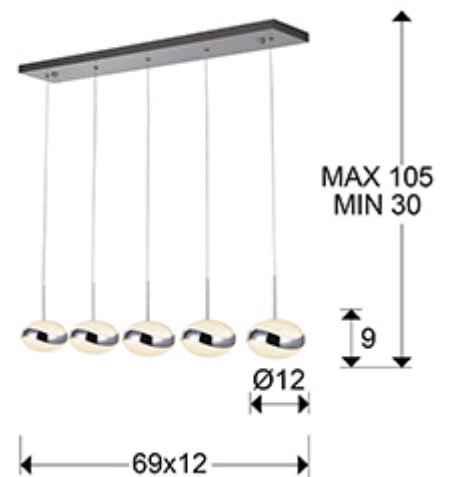

377523

>>ITEM CANCELLED

. This lamp is supplied with GRAVITY TOGGLES, to improve ceiling fixing.

## SIZES

Sizes: ↔ 65.0 ↓ 17.0 ↗ 12.0 cm  
Height when installed: 30.0/ max. 120.0 cm  
Weight: 2.1 Kg

## SIZES WITH PACKAGING

Weight: 2.6 Kg  
Volume: 0.0300m<sup>3</sup>  
Sizes: ↔ 75.0 ↓ 21.0 ↗ 19.0 cm

---