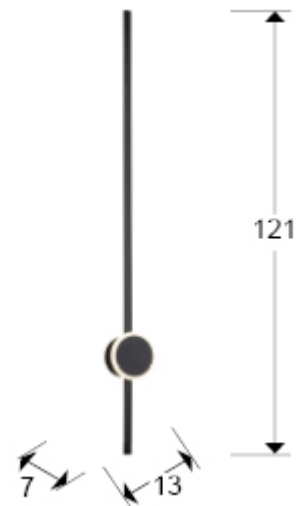

Online

379533

Wall lamps

Recommended product

Wall lamp made of aluminum and metal, matt black finish.
Arm with opal silicone diffuser and sphere with arylc
diffuser. 17W LED, 1,300 lm, 3,000 K.

GENERAL INFORMATION

EAN Code: 8435435341411
Type: Wall lamps
Collection: Online

SIZES

Sizes: ↔ 13.0 ↓ 121.0 ↗ 7.0 cm
Weight: 0.8 Kg

SIZES WITH PACKAGING

Weight: 1.5 Kg
Volume: 0.0210m³
Sizes: ↔ 126.0 ↓ 17.0 ↗ 10.0 cm

TECHNICAL INFORMATION