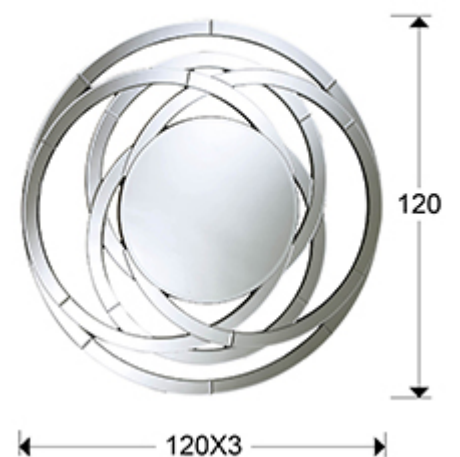

Aros

385314

Glass mirrors

Mirror with bevelled central mirror plate and outer frieze forming rings, made with curved sections of bevelled mirrors. Back of MDF finished in black colour.

GENERAL INFORMATION

Catalogue: M43 Decoracion, espejos y mob
Page: 96
EAN Code: 8435435303303
Type: Glass mirrors
Collection: Aros

SIZES

Sizes: \varnothing 120.0 \times 3.0 cm
Weight: 19.5 Kg

SIZES WITH PACKAGING

Weight: 31.5 Kg
Volume: 0.2670m³
Sizes: \leftrightarrow 138.0 \downarrow 138.0 \times 14.0 cm

ADDITIONAL INFORMATION

Material: Glass, MDF
Finish: Silver mirror, black lacquer