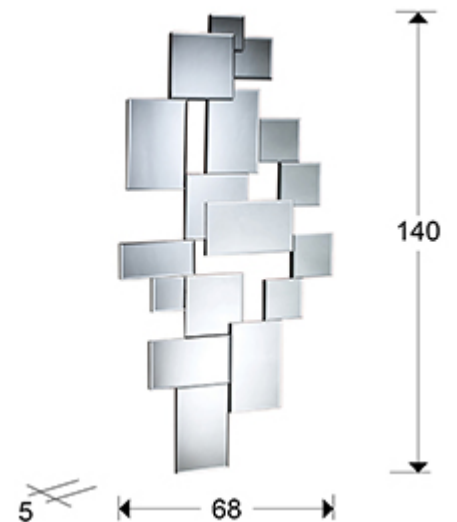

City

386113

Glass mirrors

Mirror made with mirrors of different sizes (bevelled edges).
Mirrors resting on a black MDF back. Ready to hang in
horizontal or vertical position.

GENERAL INFORMATION

Catalogue: M41 Mobiliario y Decoración
Page: 84
EAN Code: 8435435303327
Type: Glass mirrors
Collection: City

SIZES

Sizes: → 68.0 ↓ 140.0 ↗ 5.0 cm
Weight: 16.5 Kg

SIZES WITH PACKAGING

Weight: 26.5 Kg
Volume: 0.2280m³
Sizes: → 85.0 ↓ 158.0 ↗ 17.0 cm

ADDITIONAL INFORMATION

Material: Glass, MDF
Finish: Silver mirror, black lacquer