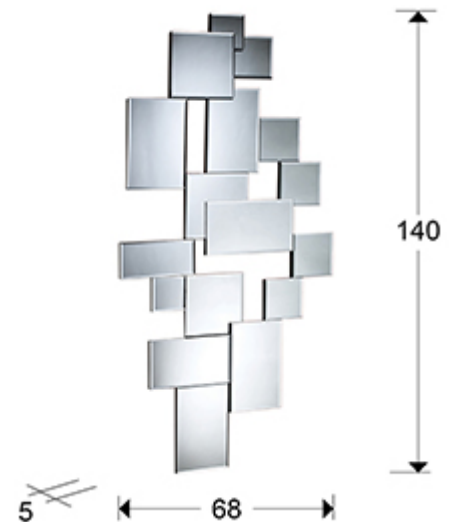

## SIZES

Sizes: ↔ 68.0 ↓ 140.0 ↗ 5.0 cm  
Weight: 16.5 Kg

## SIZES WITH PACKAGING

Weight: 26.5 Kg  
Volume: 0.2280m<sup>3</sup>  
Sizes: ↔ 85.0 ↓ 158.0 ↗ 17.0 cm

## ADDITIONAL INFORMATION

Material: Glass, MDF  
Finish: Silver mirror, black lacquer