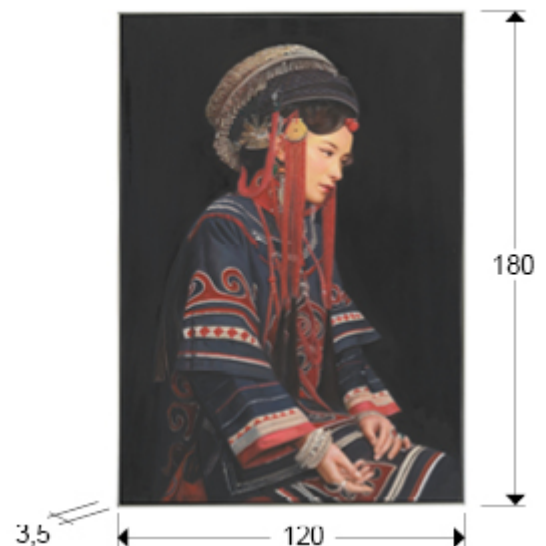

Prana

Paintings

387725

Printed canvas, female ethnic bust. Frame finished in brushed silver on black.

GENERAL INFORMATION

Catalogue: M43 Decoracion, espejos y mob
Page: 42
EAN Code: 8435435338091
Type: Paintings
Collection: Prana

SIZES

Sizes: ↔ 120.0 ↓ 180.0 ↗ 3.5 cm
Weight: 4.2 Kg

SIZES WITH PACKAGING

Weight: 9.6 Kg
Volume: 0.2080m³
Sizes: ↔ 125.0 ↓ 185.0 ↗ 9.0 cm

ADDITIONAL INFORMATION

Material: Printed canvas, MDF frame
Finish: Printed, black & silver frame