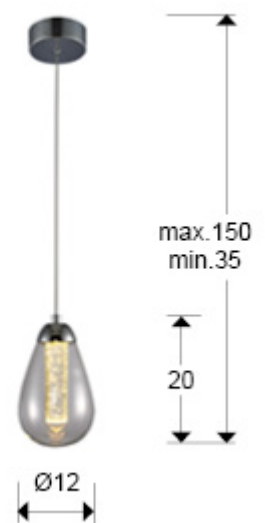

Taccia

394318

1 Light Pendants

Lamp of 1 LED light, made of metal, chrome finish. Double shade, external with pear shape made of clear glass and internal of solid bar with decorative bubbles. Adjustable in length. 5W LED. 450 lm 3.000 K.

Product not adaptable for use at 110v voltage. - This lamp is supplied with GRAVITY TOGGLES, to improve ceiling fixing.

GENERAL INFORMATION

Catalogue: i44 Iluminación
Page: 270
EAN Code: 8435435321604
Type: 1 Light Pendants
Collection: Taccia

SIZES

Sizes: Ø 12.0 ↑ 20.0 cm
Height when installed: 35.0/ max. 150.0 cm
Weight: 0.8 Kg

SIZES WITH PACKAGING

Weight: 1.1 Kg
Volume: 0.0140m³
Sizes: ↔ 34.0 ↓ 21.0 ↗ 20.0 cm

TECHNICAL INFORMATION

IP protection: IP 20
Electric class: Class 1
Maximum power: 5W
Voltage: 220/240 V
Frequency: 50/60 Hz
Dimmable: NO
Colour temperature: 3,000 K
Average lifespan: 30,000 h
CRI: >80

ADDITIONAL INFORMATION

Material: Metal, glass
Finish: Chrome and clear
Cable colour: CLEAR