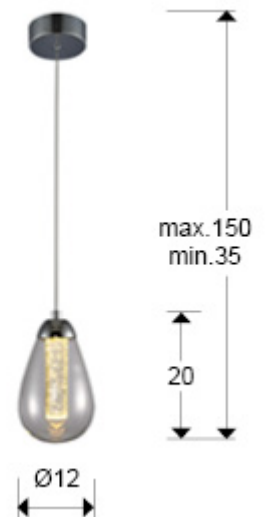

Taccia

394318

1 Light Pendants

Recommended product

Lamp of 1 LED light, made of metal, chrome finish. Double shade, external with pear shape made of clear glass and internal of solid bar with decorative bubbles. Adjustable in length. 5W LED. 450 lm 3.000 K.

. This lamp is supplied with GRAVITY TOGGLES, to improve ceiling fixing.

GENERAL INFORMATION

Catalogue: i42 Iluminación
 Page: 222
 EAN Code: 8435435321604
 Type: 1 Light Pendants
 Collection: Taccia

SIZES

Sizes: Ø 12.0 ↑ 20.0 cm
 Height when installed: 35.0/ max. 150.0 cm
 Weight: 0.8 Kg

SIZES WITH PACKAGING

Weight: 1.1 Kg
 Volume: 0.0140m³
 Sizes: ↔ 34.0 ↑ 21.0 ↙ 20.0 cm

TECHNICAL INFORMATION

IP protection: IP 20
Electric class: Class 1
Maximum power: 5W
Voltage: 220/240 V
Frequency: 50/60 Hz
Dimmable: NO
Colour temperature: 3,000 K
Average lifespan: 30,000 h
CRI: >80

ADDITIONAL INFORMATION

Material: Metal, glass
Finish: Chrome and clear
Cable colour: CLEAR