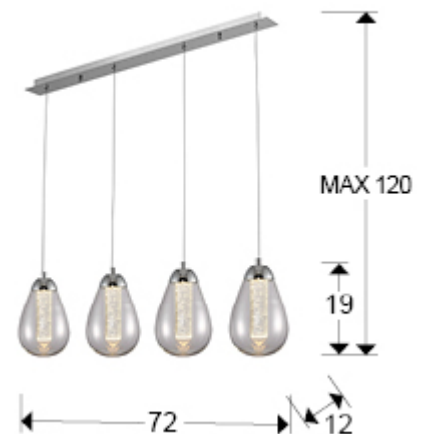

Taccia

394460

Pendants

Lamp of 4 LED lights, made of metal, chrome finish. Double shade, exterior with pear shape made of clear glass and interior of solid bar with decorative bubbles. Adjustable in length. 4x5W LED. 1800 lm 3.000 K.

· This lamp is supplied with GRAVITY TOGGLES, to improve ceiling fixing.

GENERAL INFORMATION

Catalogue: i42 Iluminación
 Page: 223
 EAN Code: 8435435321611
 Type: Pendants
 Collection: Taccia

SIZES

Sizes: ↔ 72.0 ↓ 20.0 ↗ 12.0 cm
 Height when installed: 35.0/ max. 120.0 cm
 Weight: 3.3 Kg

SIZES WITH PACKAGING

Weight: 4.4 Kg
 Volume: 0.0450m³
 Sizes: ↔ 83.0 ↓ 20.0 ↗ 27.0 cm

TECHNICAL INFORMATION

IP protection: IP 20
Electric class: Class 1
Maximum power: 20W
Voltage: 220/240 V
Frequency: 50/60 Hz
Dimmable: NO
Colour temperature: 3,000 K
Average lifespan: 30,000 h
CRI: >80

ADDITIONAL INFORMATION

Material: Metal, glass
Finish: Chrome, clear
Cable colour: CLEAR