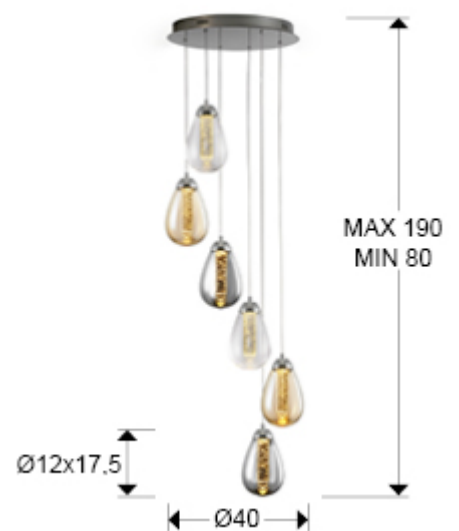

Taccia

394834

Pendants

LED lamp of 6 lights, made of metal, chrome finish. Double shade, exterior with pear shape made of clear, amber and smoked glass and exterior of solid bar with decorative bubbles. Adjustable in length. 6x5W LED. 3000 K.

. This lamp is supplied with GRAVITY TOGGLES, to improve ceiling fixing.

GENERAL INFORMATION

Catalogue: i42 Iluminación
 Page: 224
 EAN Code: 8435435325084
 Type: Pendants
 Collection: Taccia

SIZES

Sizes: \varnothing 40.0 \updownarrow 125.0 cm
 Height when installed: 80.0/ max. 190.0 cm
 Weight: 4.7 Kg

SIZES WITH PACKAGING

Weight: 6.2 Kg
 Volume: 0.0710m³
 Sizes: \leftrightarrow 51.0 \updownarrow 29.0 \swarrow 48.0 cm

TECHNICAL INFORMATION

IP protection: IP 20
Electric class: Class 1
Maximum power: 30W
Voltage: 220/240 V
Frequency: 50/60 Hz
Colour temperature: 3,000 K
Average lifespan: 30,000 h
Power factor: >0.9
CRI: >80

ADDITIONAL INFORMATION

Material: Metal, glass
Finish: Chromed, clear, amber
Cable colour: clear