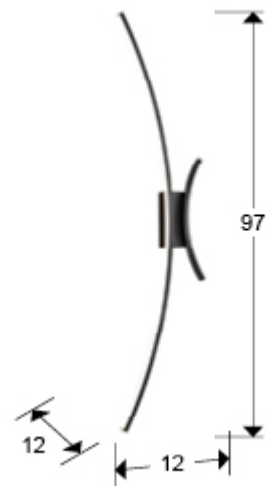

Curves

Wall lamps

402767

Wall lamp made of aluminum and metal, matt black finish. Curved arms with LED light and opal silicone diffuser. 21W LED, 1,450 lm, 3,000 K.

GENERAL INFORMATION

EAN Code: 8435435341428
Type: Wall lamps
Collection: Curves

SIZES

Sizes: ↔ 21.0 ↑ 97.0 ↘ 6.0 cm
Weight: 0.6 Kg

SIZES WITH PACKAGING

Weight: 1.6 Kg
Volume: 0.0330m³
Sizes: ↔ 103.0 ↑ 12.0 ↘ 27.0 cm

TECHNICAL INFORMATION

IP protection: IP 20
Electric class: Class 1
Maximum power: 21W
Voltage: 220 V
Frequency: 50/60 Hz
Colour temperature: 3,000 K
Average lifespan: 50,000 h
Power factor: >0.95
CRI: >80

DRIVER LED

Make: EAGLERISE
Model: LS-21-600 SI ECO
Quantity: 1 Units
Dimmable: No
Maximum power: 23W
Frequency: 50-60 Hz
Primary voltage: 220-240 V
Type: Corriente constante
Secondary current: 600 V
Sizes: ↔ 9,5 ↓ 2,5 ↗ 3,5 cm