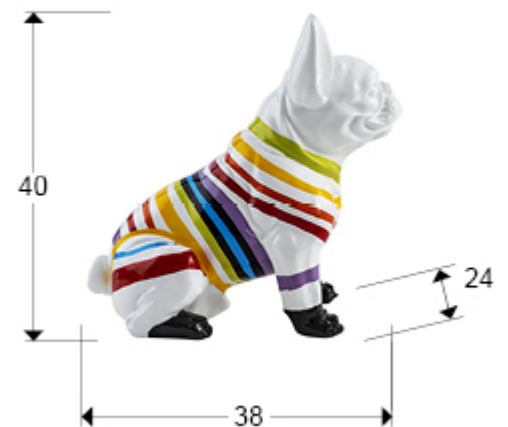

## Frenchi

408374

Decorative figures

French bulldog figure, small size, made of resin. Decoration: White paint with coloured stripes.

### SIZES

Sizes: → 24.0 ↓ 40.0 ↗ 38.0 cm  
Weight: 2.9 Kg

### SIZES WITH PACKAGING

Weight: 3.8 Kg  
Volume: 0.0680m<sup>3</sup>  
Sizes: → 49.0 ↓ 31.0 ↗ 45.0 cm