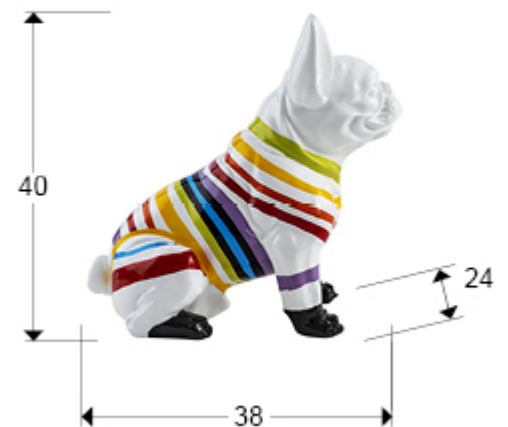

Frenchi

408374

Decorative figures

French bulldog figure, small size, made of resin. Decoration: White paint with coloured stripes.

GENERAL INFORMATION

EAN Code: 8435435338305

Type: Decorative figures

Collection: Frenchi

SIZES

Sizes: → 24.0 ↓ 40.0 ↗ 38.0 cm
Weight: 2.9 Kg

SIZES WITH PACKAGING

Weight: 3.8 Kg
Volume: 0.0680m³
Sizes: → 49.0 ↓ 31.0 ↗ 45.0 cm

ADDITIONAL INFORMATION

Material: Resin
Finish: Colour paints