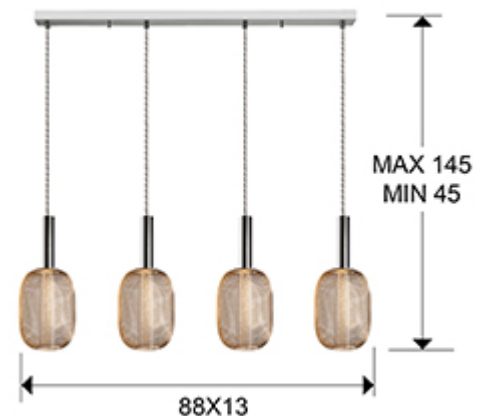

### Pendants

LED lamp of 4 lights made of chromed metal. Double shade with inner clear acrylic cylinder with bubbles and external oval of metal mesh in bright gold. 20W LED, 1800 lm, 3.000 K. DIMMABLE.

This product can be dimmed with a specific LED wall dimmer. - This lamp is supplied with GRAVITY TOGGLES, to improve ceiling fixing.

## SIZES

Sizes: ↔ 88.0 ↓ 30.0 ↗ 13.0 cm  
Height when installed: 45.0/ max. 145.0 cm  
Weight: 3.0 Kg

## SIZES WITH PACKAGING

Weight: 4.5 Kg  
Volume: 0.0550m<sup>3</sup>  
Sizes: ↔ 89.0 ↓ 27.0 ↗ 23.0 cm

---