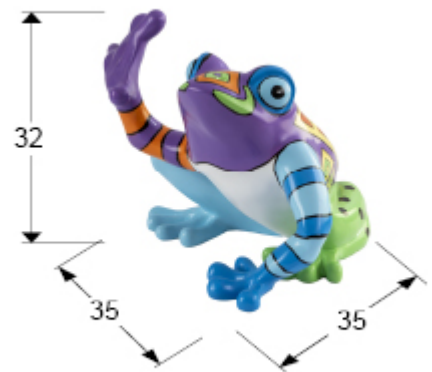

## Ranita

414081

Decorative figures

Frog figure, made of polyresin. Decoration: Multicolour Pop, Hand painted

### GENERAL INFORMATION

EAN Code: 8435435339685  
Type: Decorative figures  
Collection: Ranita

### SIZES

Sizes: ↔ 35.0 ↓ 32.0 ↗ 35.0 cm  
Weight: 3.0 Kg

### SIZES WITH PACKAGING

Weight: 3.7 Kg  
Volume: 0.0530m<sup>3</sup>  
Sizes: ↔ 41.0 ↓ 36.0 ↗ 36.0 cm