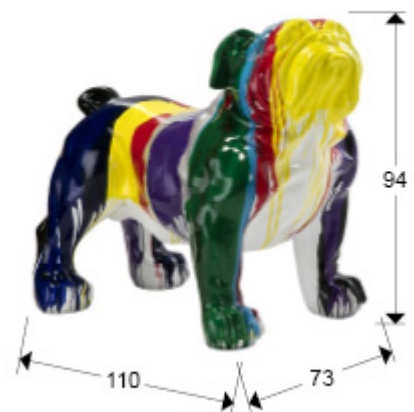

Hugo

431824

Decorative figures

Bulldog figure, large size, made of fiberglass and polyester. Suitable for outdoors. Decoration: glossy white paint with colour streams.

GENERAL INFORMATION

EAN Code: 8435435338312
Type: Decorative figures
Collection: Hugo

SIZES

Sizes: ↔ 73.0 ↓ 94.0 ↗ 110.0 cm
Weight: 18.2 Kg

SIZES WITH PACKAGING

Weight: 23.0 Kg
Volume: 1.0220m³
Sizes: ↔ 121.0 ↓ 103.0 ↗ 82.0 cm

ADDITIONAL INFORMATION

Material: Fiberglass, polyester resin
Finish: Colour paints