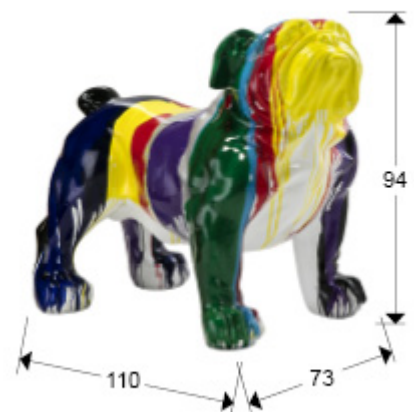

## Hugo

431824

Decorative figures

Bulldog figure, large size, made of fiberglass and polyester. Suitable for outdoors. Decoration: glossy white paint with colour streams.

### GENERAL INFORMATION

EAN Code: 8435435338312  
Type: Decorative figures  
Collection: Hugo

### SIZES

Sizes: ↔ 73.0 ↓ 94.0 ↗ 110.0 cm  
Weight: 18.2 Kg

### SIZES WITH PACKAGING

Weight: 23.0 Kg  
Volume: 1.0220m<sup>3</sup>  
Sizes: ↔ 121.0 ↓ 103.0 ↗ 82.0 cm