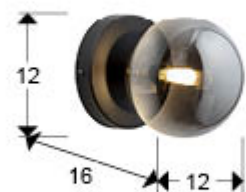

Dark

Wall lamps

439602

Wall lamp with 1 light made in matt black finish metal, with satin brass detail. Spherical amber glass lampshade of 12 cm.

·This item includes 1 G9 LED 4W

GENERAL INFORMATION

EAN Code: 8435435341756
Type: Wall lamps
Collection: Dark

SIZES

Sizes: ↔ 12.0 ↓ 12.0 ↗ 16.0 cm
Weight: 0.4 Kg

SIZES WITH PACKAGING

Weight: 0.7 Kg
Volume: 0.0110m³
Sizes: ↔ 29.0 ↓ 20.0 ↗ 19.0 cm

TECHNICAL INFORMATION

IP protection: IP 20
Electric class: Class 1
Maximum power: 28W
Voltage: 220/240 V
Frequency: 50/60 Hz