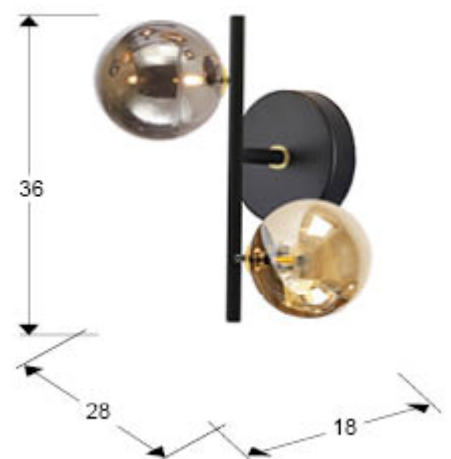

Dark

Wall lamps

439749

Wall lamp of 2 lights made of metal in matt black finish, with satin brass detail. Amber and smoke spherical glass shades of 12 cm.

For markets with 110v voltage, this product will be delivered with G9 bulb for 110v. -This item includes 2 G9 LED 4W

GENERAL INFORMATION

EAN Code: 8435435341763
Type: Wall lamps
Collection: Dark

SIZES

Sizes: ↔ 28.0 ↓ 36.0 ↗ 18.0 cm
Weight: 0.7 Kg

SIZES WITH PACKAGING

Weight: 1.2 Kg
Volume: 0.0260m³
Sizes: ↔ 49.0 ↓ 20.0 ↗ 27.0 cm

TECHNICAL INFORMATION

IP protection: IP 20
Electric class: Class 1
Maximum power: 2x10W
Voltage: 220/240 V
Frequency: 50/60 Hz

ADDITIONAL INFORMATION

Material: Metal, glass
Finish: Black, brass, amber and smoke