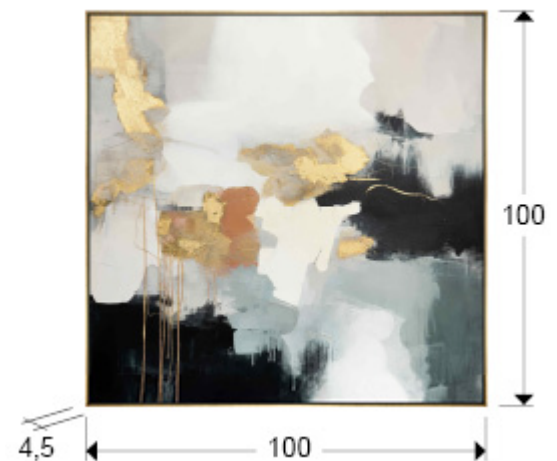

Expression

448406

Recommended product

Paintings

Painting made in acrylic with GOLDEN details, set on stretcher. Golden polystyrene frame. Ready to hang in horizontal or vertical position.

GENERAL INFORMATION

Catalogue: M43 Decoracion, espejos y mob
Page: 36
EAN Code: 8435435339784
Type: Paintings
Collection: Expression

SIZES

Sizes: ↔ 100.0 ↓ 100.0 ↗ 4.5 cm
Weight: 2.5 Kg

SIZES WITH PACKAGING

Weight: 4.8 Kg
Volume: 0.0720m³
Sizes: ↔ 105.0 ↓ 105.0 ↗ 6.5 cm

ADDITIONAL INFORMATION

Material: Canvas, PS frame
Finish: Acrylic paint, golden