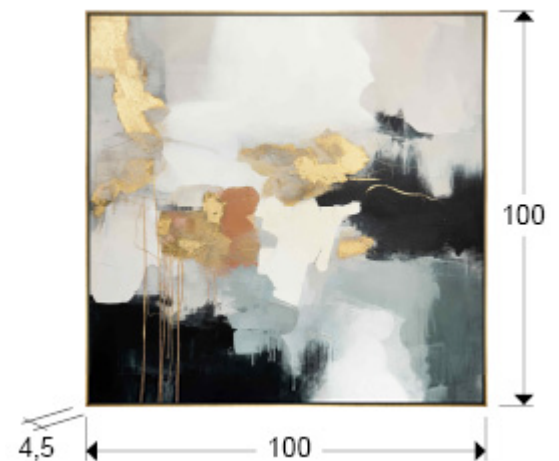

Expression

448406

Recommended product

Paintings

Painting made in acrylic with GOLDEN details, set on stretcher. Golden polystyrene frame. Ready to hang in horizontal or vertical position.

GENERAL INFORMATION

Catalogue: M43 Decoracion, espejos y mob
Page: 36
EAN Code: 8435435339784
Type: Paintings
Collection: Expression

SIZES

Sizes: ↔ 100.0 ↓ 100.0 ↗ 4.5 cm
Weight: 2.5 Kg

SIZES WITH PACKAGING

Weight: 4.8 Kg
Volume: 0.0720m³
Sizes: ↔ 105.0 ↓ 105.0 ↗ 6.5 cm

ADDITIONAL INFORMATION

Material: Canvas, PS frame
Finish: Acrylic paint, golden