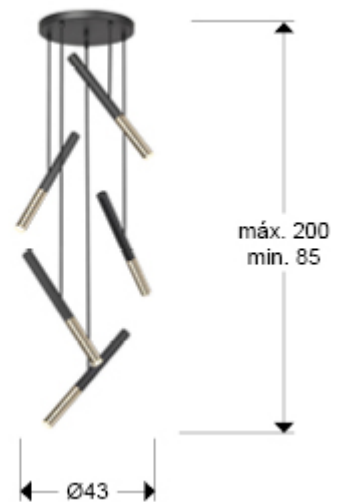

Edna

Pendants

451052

Lamp of 5 lights, made of metal with a matt black and bright gold finish. Opal acrylic diffusers. adjustable height. 25W LED, 2,250 lm, 3,000 K. DIMMABLE.

This product can be dimmed with a specific LED wall dimmer..Product not adaptable for use at 110v voltage. . This lamp is supplied with GRAVITY TOGGLES, to improve ceiling fixing.

GENERAL INFORMATION

Catalogue: i42 Iluminación
Page: 16
EAN Code: 8435435337803
Type: Pendants
Collection: Edna

SIZES

Sizes: Ø 43.0 ↓ 126.0 cm
Height when installed: 85.0/ max. 200.0 cm
Weight: 3.8 Kg

SIZES WITH PACKAGING

Weight: 4.5 Kg
Volume: 0.0240m³
Sizes: ↔ 48.0 ↓ 13.0 ↗ 38.0 cm

TECHNICAL INFORMATION

IP protection: IP 20
Electric class: Class 1
Maximum power: 25W
Voltage: 220/240 V
Frequency: 50/60 Hz
Colour temperature: 3,000 K
Average lifespan: 50,000 h
Power factor: >0.8
CRI: >90