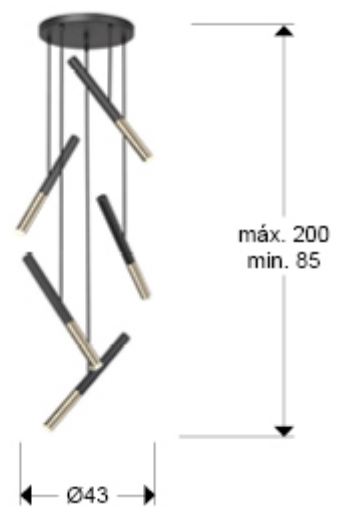

## Edna

Pendants

451052

Lamp of 5 lights, made of metal with a matt black and bright gold finish. Opal acrylic diffusers. adjustable height. 25W LED, 2,250 lm, 3,000 K. DIMMABLE.

This product can be dimmed with a specific LED wall dimmer. - This lamp is supplied with GRAVITY TOGGLES, to improve ceiling fixing.

### SIZES

Sizes: Ø 43.0 ↑ 126.0 cm  
Height when installed: 85.0/ max. 200.0 cm  
Weight: 3.8 Kg

### SIZES WITH PACKAGING

Weight: 4.5 Kg  
Volume: 0.0240m<sup>3</sup>  
Sizes: ↔ 48.0 ↑ 13.0 ↗ 38.0 cm

---