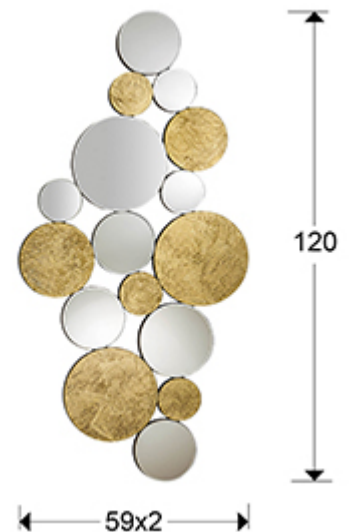

## Cirze

Glass mirrors

472684

Recommended product

Mirror formed by circles of mirrors and glasses with GOLD LEAF background, bevelled. MDF back, lacquered in black. Ready to hang in horizontal or vertical position.

### SIZES

Sizes: ↔ 59.0 ↓ 120.0 ↗ 2.0 cm  
Weight: 6.2 Kg

### SIZES WITH PACKAGING

Weight: 10.9 Kg  
Volume: 0.0650m<sup>3</sup>  
Sizes: ↔ 70.0 ↓ 133.5 ↗ 7.0 cm