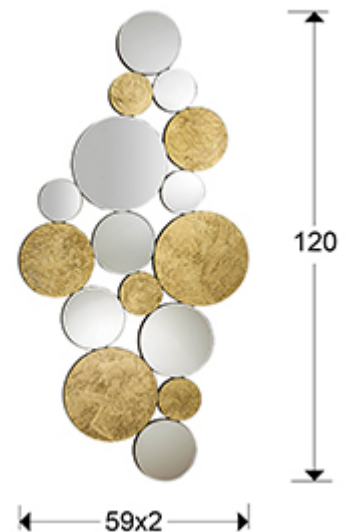

**Cirze**

472684

Glass mirrors

Recommended product

Mirror formed by circles of mirrors and glasses with GOLD LEAF background, bevelled. MDF back, lacquered in black. Ready to hang in horizontal or vertical position.

## SIZES

Sizes: ↔ 59.0 ↓ 120.0 ↗ 2.0 cm  
Weight: 6.2 Kg

## SIZES WITH PACKAGING

Weight: 10.9 Kg  
Volume: 0.0650m<sup>3</sup>  
Sizes: ↔ 70.0 ↓ 133.5 ↗ 7.0 cm