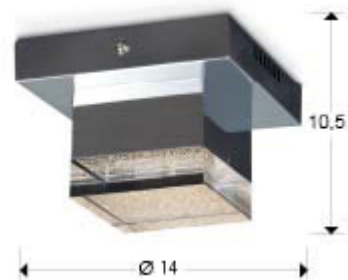

Prisma 475168

Flush Ceiling Lamps

LED ceiling lamp. Made of metal, chrome finish. Clear acrylic shade, with textured upper side. 4W LED. 336 lm. 3.000 K.

- This lamp is supplied with GRAVITY TOGGLES, to improve ceiling fixing.

GENERAL INFORMATION

Catalogue: i39 Iluminación
Page: 205
EAN Code: 8435435315108
Type: Flush Ceiling Lamps
Collection: Prisma

SIZES

Sizes: ↔ 14.0 ↓ 10.5 ↗ 14.0 cm
Weight: 0.9 Kg

SIZES WITH PACKAGING

Weight: 1.2 Kg
Volume: 0.0090m³
Sizes: ↔ 22.0 ↓ 18.0 ↗ 22.0 cm