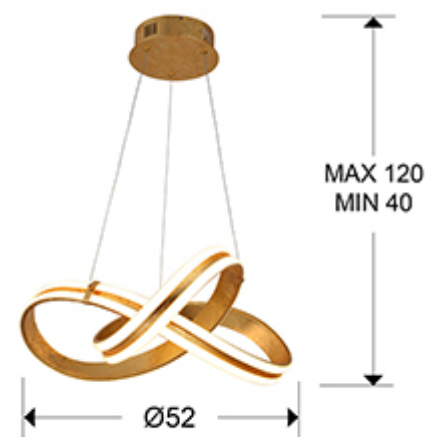

Lazas

486705

Pendants

Lamp made of steel and aluminium. GOLD LEAF finish. Opal silicone diffuser. Adjustable height. LED lighting. 56W. 2700 lm. 3000 K.

· This lamp is supplied with GRAVITY TOGGLES, to improve ceiling fixing.

GENERAL INFORMATION

Catalogue: i42 Iluminación
Page: 111
EAN Code: 8435435329174
Type: Pendants
Collection: Lazas

SIZES

Sizes: Ø 52.0 ↓ 18.0 cm
Height when installed: 40.0/ max. 120.0 cm
Weight: 1.9 Kg

SIZES WITH PACKAGING

Weight: 3.4 Kg
Volume: 0.0730m³
Sizes: ↔ 55.0 ↓ 27.0 ↗ 49.0 cm

TECHNICAL INFORMATION

IP protection: IP 20
Electric class: Class 1
Maximum power: 56W
Voltage: 220/240 V
Frequency: 50/60 Hz
Colour temperature: 3,000 K
Average lifespan: 50,000 h
Power factor: >0.9
CRI: >80