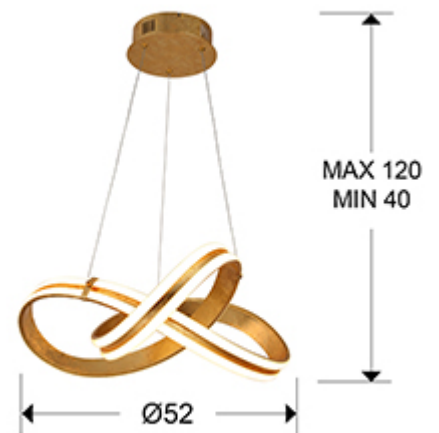

### Pendants

Lamp made of steel and aluminium. GOLD LEAF finish. Opal silicone diffuser. Adjustable height. LED lighting. 56W. 2700 lm. 3000 K.

For markets with 110v voltage, we will change the LED driver for an equivalent one suitable for this voltage. · This lamp is supplied with GRAVITY TOGGLES, to improve ceiling fixing.

## SIZES

Sizes: Ø 52.0 ↓ 18.0 cm  
Height when installed: 40.0/ max. 120.0 cm  
Weight: 1.9 Kg

## SIZES WITH PACKAGING

Weight: 3.4 Kg  
Volume: 0.0730m<sup>3</sup>  
Sizes: ↔ 55.0 ↓ 27.0 ↗ 49.0 cm

---